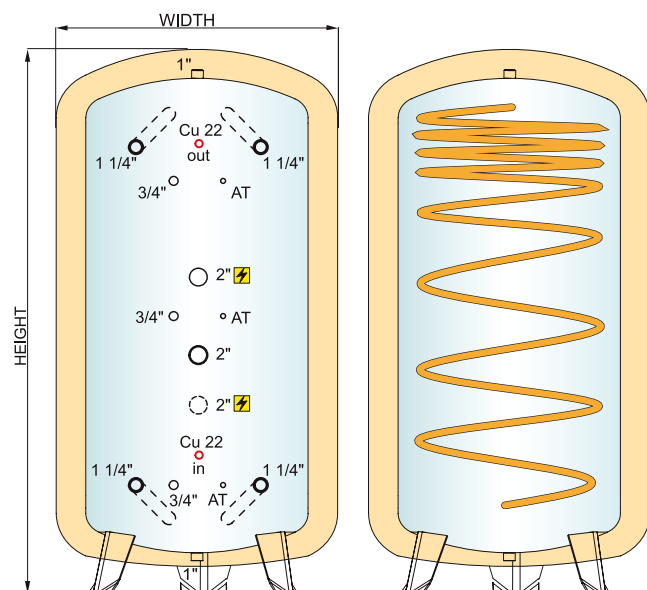

AKVA NERO accumulators feature a very powerful special finned copper domestic water LK MAX coil fitted along the entire length of the accumulator tank. The heat transfer surface area of the coil is double that of an ordinary domestic water coil, thereby maximising output of domestic hot water.

AKVA NERO is ideal for use in systems with oil, wood or pellet-fired boilers. An electric immersion heater may be fitted in the accumulator to provide heating if the external heat source fails.

Couplings	Pieces	Size	Further details
Network / Boiler coupling	4	1 1/4" 2"	Up to 4,000 litres 5,000 litres or larger
Network / Boiler coupling	1	2"	May also be used as an immersion heater coupling
Thermometer/Thermostat	3	3/4"	
Sensor mount	3	Ø 10 mm	
Electric immersion heater coupling	1 or 2	2"	1 heater up to 750 litres 2 heaters for 1,000 litres or larger
Domestic water coil couplings	2	Ø 22 mm	NS15 inner and NS20 outer thread, in upper and lower accumulator section.
Drain connection	1	1"	
Air bleeder connection	1	1"	

Domestic water coil of LK MAX finned copper runs through the accumulator (from bottom to top). Material: Ø 22 mm highly finned copper.

Accessories include insulation in detachable sections and electric immersion heaters. Further details available from our sales staff.

Designation	Width [mm]	Height [mm]	Weight [kg]	Capacity [L]	P [bar]	Insulation [mm]	Standing loss [W]	Energy class	LVI-no
AKVA NERO 300 *	710	2050	140	284,0	3	100	66,0	B	5235169
AKVA NERO 500 *	800	2050	170	450,0	3	100	74,0	B	5235170
AKVA NERO 750 *	950	2050	210	749,2	3	100	94,0	B	5235171
AKVA NERO 1000 *	1050	2100	240	958,4	3	100	106,0	B	5235172
AKVA NERO 1500 *	1250	2150	300	1486,4	3	100	128,0	C	5235173
AKVA NERO 2000 *	1400	2200	350	1972,4	3	100	145,0	C	5235174
AKVA NERO 2500	1500	2250	380	2500	3	100	-	-	5235175
AKVA NERO 3000	1600	2300	420	3000	3	100	-	-	5235176
AKVA NERO 4000	1800	2450	500	4000	3	100	-	-	5235177
AKVA NERO 5000	2000	2500	630	5000	3	100	-	-	5235178